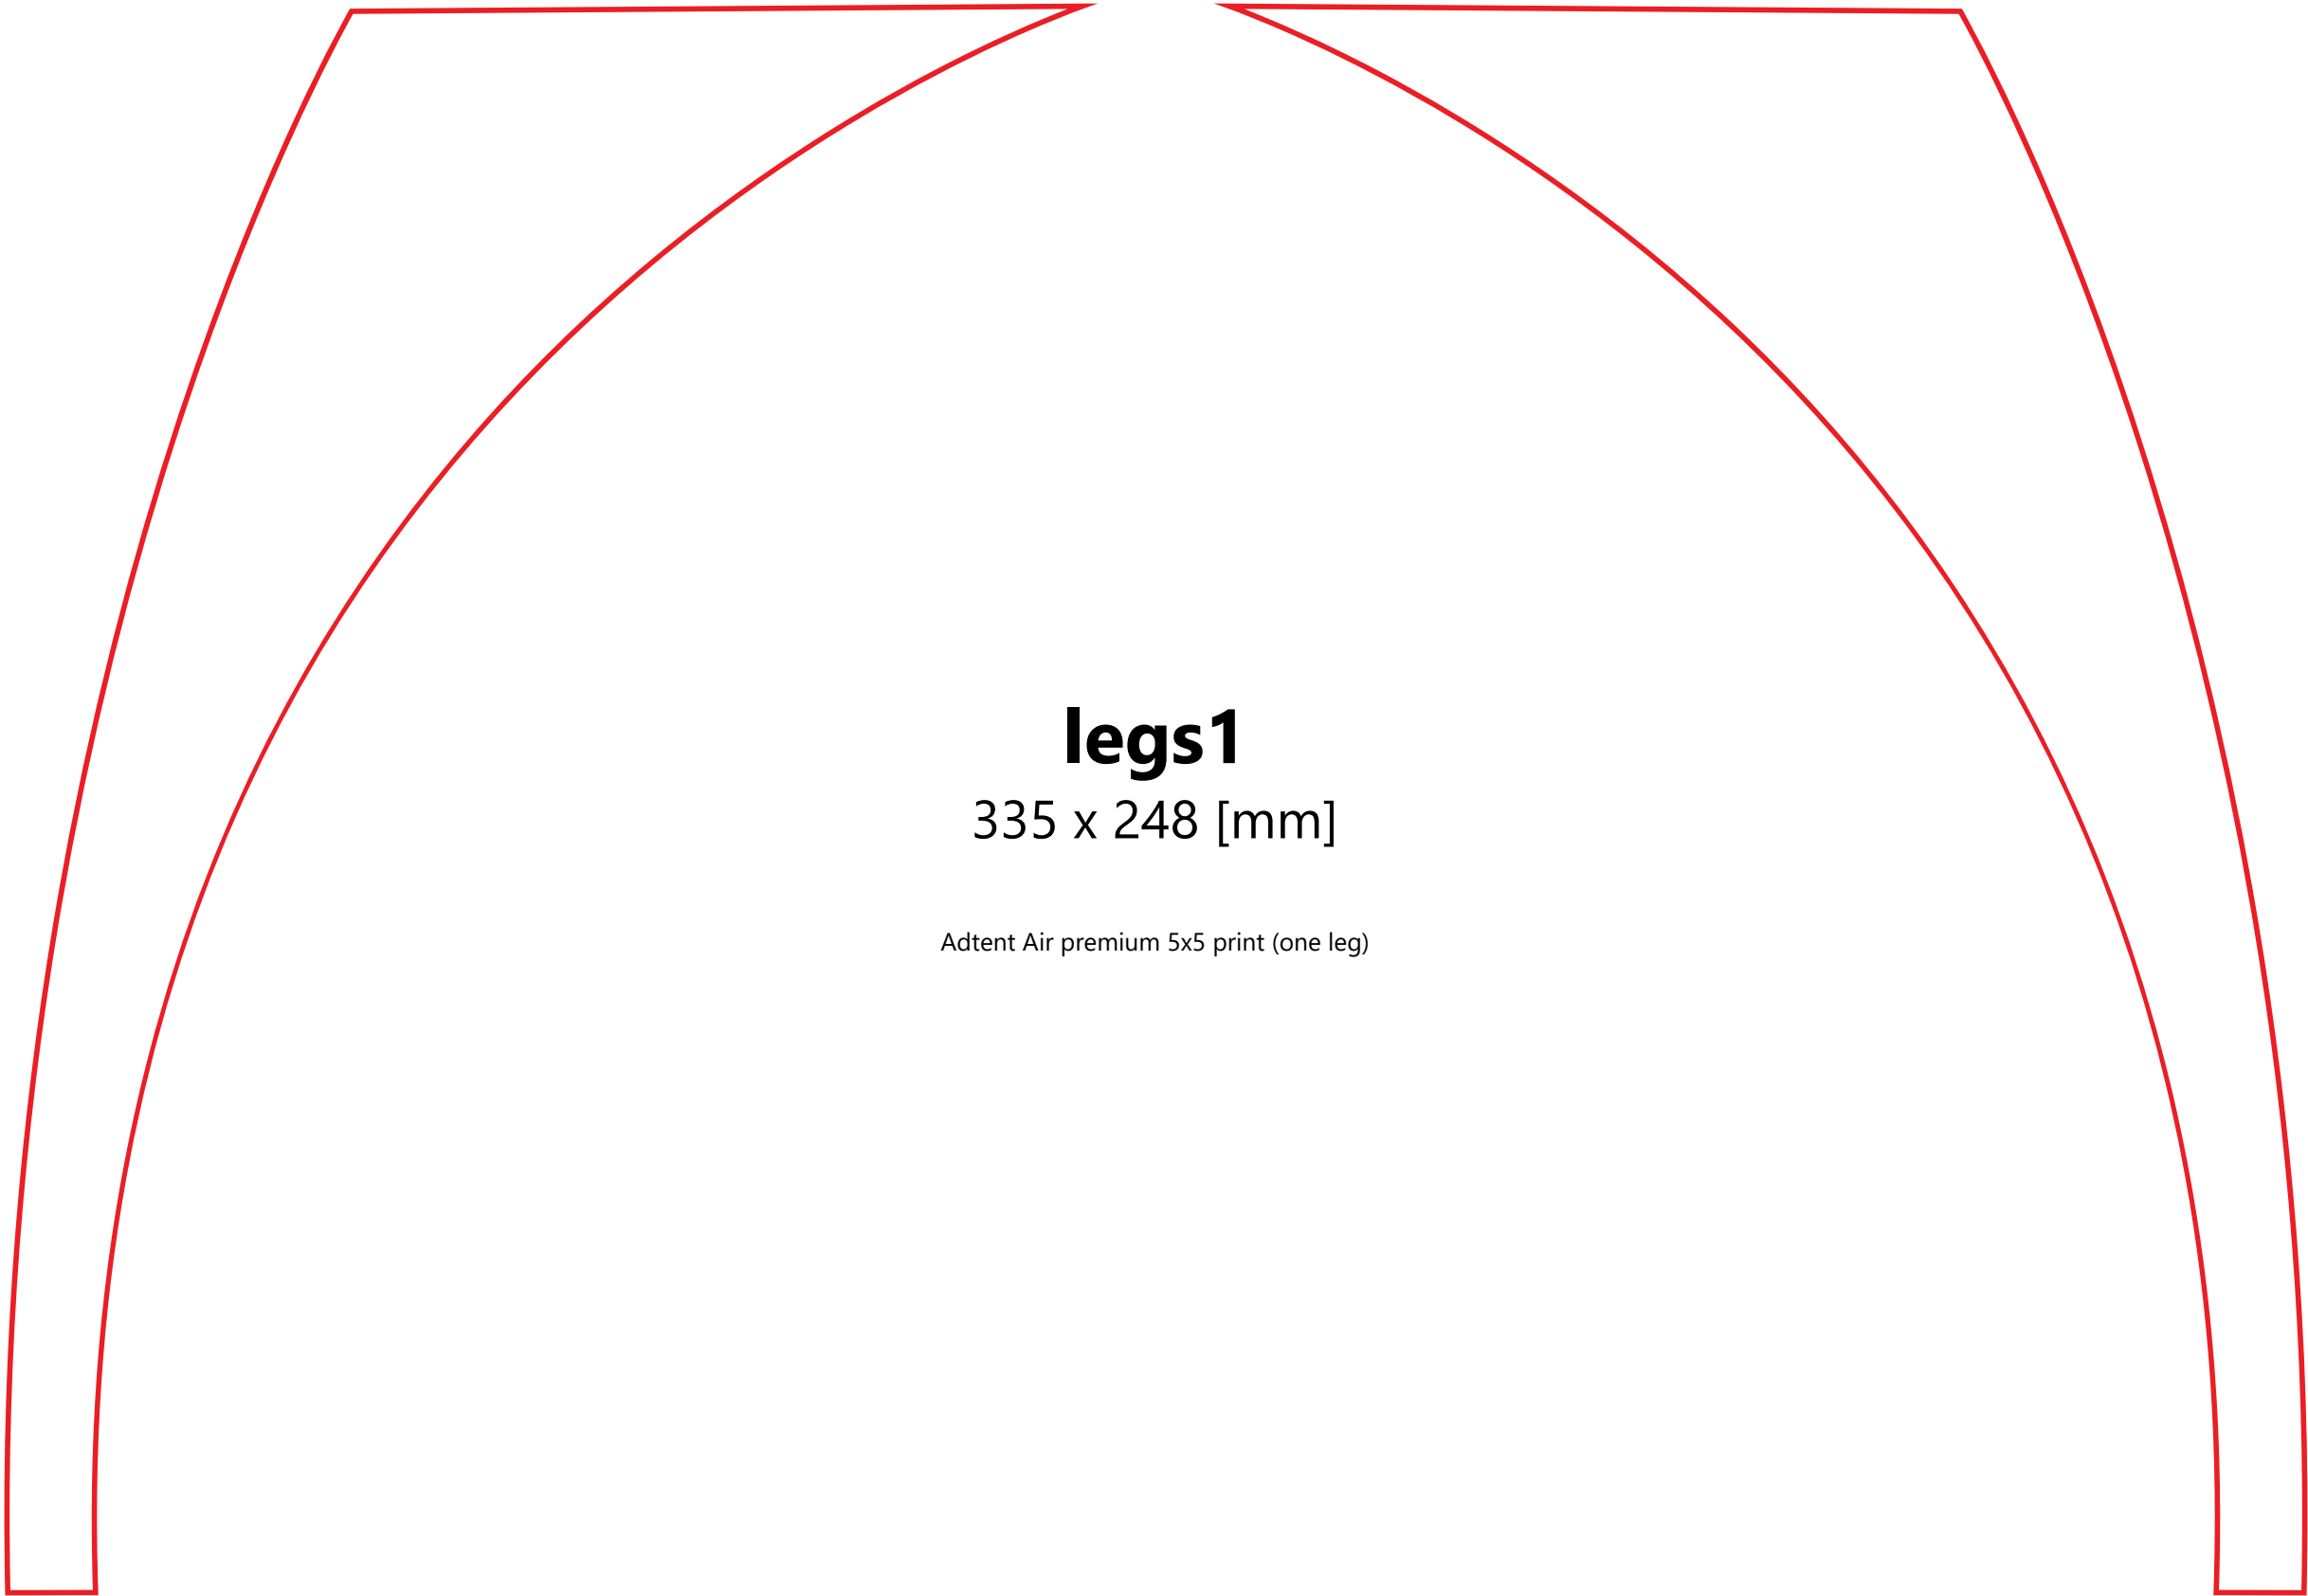

legs1

335 x 248 [mm]

Adtent Air premium 5x5 print (one leg)